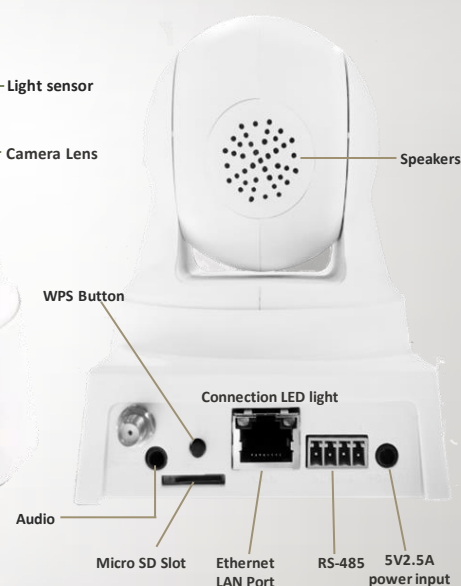

HD Pan & Tilt Wi-Fi Day/Night CAMERA 360HD

Product Highlights

Watch Over More of Your Thought in Mind, Day and Night
KAYS Tech 360HD is an amazing IP camera. With the ultra-smooth Pan:355 degree and Tilt:115 degree and the digital zoom function, it allows you a 360 degree complete view of the environment. Its integrated motion-sensing and night-vision technology provides around-the-clock surveillance experience anywhere, anytime.

High-Quality Surveillance and Detection

720p HD video ensures you to capture the details you need. The advanced motion detection can trigger snapshots and push alert notifications immediately to your e-mail or could be saved into a microSD card.

TUTK Cloud Service Enabled Device

TUTK service provides the most safe and intelligence security service that allows you a peace of mind when you're away from your home or office.

Camera Features

- 720p HD CMOS sensor for excellent image quality
- Pan and Tilt function to cover a large area
- 2.8mm wide angle lens
- Built-in IR LEDs to capture video in low-light environment, or even provide a complete darkness security
- Motion detection with configurable detection windows
- Push notifications and snapshots clips to e-mail address, or save them to a microSD card
- Uses the Wireless N technology to install the camera anywhere at ease
- Supports WPS for simple, secure wireless setup
- TUTK Cloud enabled to allow surveillance on camera anywhere and anytime
- View and manage your camera through the P2PCAMWEB website
- Supports the p2pcamLive and p2pcamCEO apps for remote viewing on mobile devices

FrontView

RearView