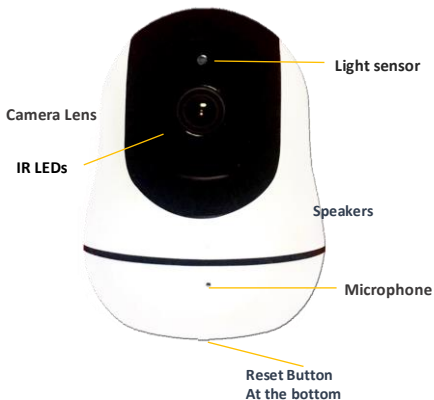

 **KAYS TECH[®]**

Model:360FHD

WIFI IP Camera User Manual

1.Product schematic

2. Instruction for Wifi Camera

2.1: Download smart phone APP

iOS

Android

APP Name: iCute Cam

2.1.1 : Use smart phone scan QR code or go to APP store to download APP .Scan QR code to download the corresponding APP.

iCute Cam 12+
XUEQING ZHU
★★★★★ 3.7, 10 个评价
免费

Or

2.1.2 : IOS system phone please go to Apple APP Store, search **【iCute cam】** to download software , Please allow location when installing.

PC WIFI video : 1080P 1920x1080

Mobile WIFI video : 1920x1080 , 1280x720 , 640x480

Storage media : Micro TF(2GB-128GB)

Compressed format: H.264 dual stream

SD video : Support boot video, automatic cycle recording